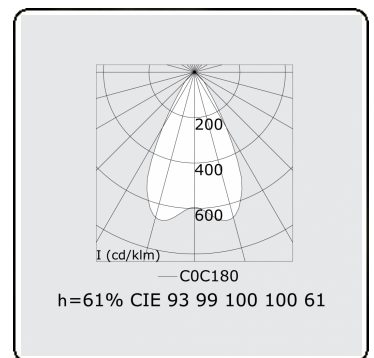

Electric details

Protection class	I
Supply	230V
Control gear box	Current driver

Lamp details

Lamptype	LED 4000K
Wattage	5,7W
Gross luminous flux	9000
Luminaire power	56,4W
Number	9
Lifetime LED module	L80/B10 > 72000h
Color tolerance	MacAdam 3
CRI	>80

Photometric details

UGR	<19
CIE Fluxcode	93 99 100 100 61

Dimensions

A	2524 mm
---	---------

Remarks

Recessed luminaire - Direct - LO 500mA - VDT louvre - RAL

ENERGY

Verrijgbaar op aanvraag.