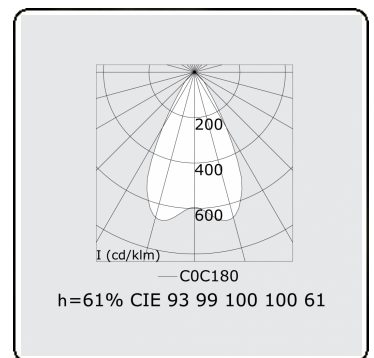

Electric details

Protection class	I
Supply	230V
Control gear box	Current driver

Lamp details

Lamptype	LED 4000K
Wattage	5,7W
Gross luminous flux	6000
Luminaire power	37,6W
Number	6
Lifetime LED module	L80/B10 > 72000h
Color tolerance	MacAdam 3
CRI	>80

Photometric details

UGR	<19
CIE Fluxcode	93 99 100 100 61

Dimensions

A	1684 mm
---	---------

Remarks

Recessed luminaire - Direct - LO 500mA - VDT louvre - RAL

ENERGY

Verrijgbaar op aanvraag.