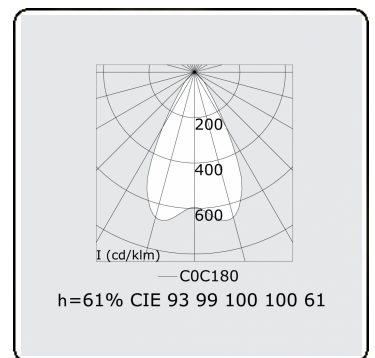

**Electric details**

Protection class	I
Supply	230V
Control gear box	Current driver

**Lamp details**

Lamptype	LED 4000K
Wattage	4,5W
Gross luminous flux	4920
Luminaire power	29,7W
Number	6
Lifetime LED module	L80/B10 > 72000h
Color tolerance	MacAdam 3
CRI	>80

**Photometric details**

UGR	<19
CIE Fluxcode	93 99 100 100 61

**Dimensions**

A	1684 mm
---	---------

**Remarks**

Recessed luminaire - Direct - LO 400mA - VDT louvre - RAL

**ENERGY**

Verrijgbaar op aanvraag.