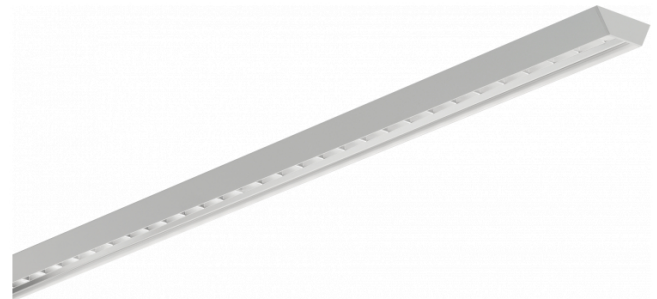

Biko Direct - VDT - LO 400mA - RAL
07.44024103-9999

Fixture details

Mounting	Ceiling recessed
Light emission	Direct
Fitting cover	VDT louvre
Protection rate	IP 20
Housing	Aluminium
Finish	RAL colour at your choice
Certificates	CE, ISO 9001

Electric details

Protection class	I
Supply	230V
Control gear box	Current driver DALI/TD

Lamp details

Lamptype	LED 3000K
Wattage	4,5W
Gross luminous flux	7800
Luminaire power	49,5W
Number	10
Lifetime LED module	L80/B10 > 72000h
Color tolerance	MacAdam 3
CRI	>80

Photometric details

UGR	<19
CIE Fluxcode	93 99 100 100 61

Dimensions

A	2804 mm
---	---------

Remarks

Recessed luminaire - Direct - LO 400mA - VDT louvre - RAL

ENERGY

Verkrijgbaar op aanvraag.