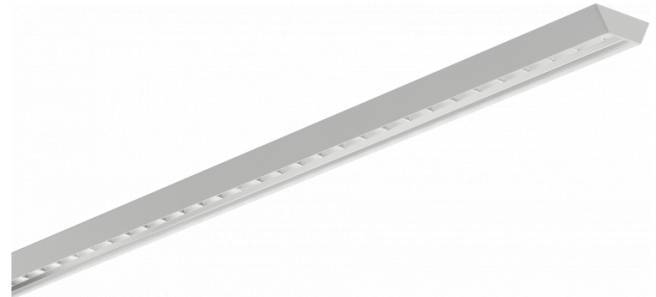

Biko Direct - VDT - LO 400mA - RAL
07.44024193-9999

Fixture details

Mounting	Ceiling recessed
Light emission	Direct
Fitting cover	VDT louvre
Protection rate	IP 20
Housing	Aluminium
Finish	RAL colour at your choice
Certificates	CE, ISO 9001

Electric details

Protection class	I
Supply	230V
Control gear box	Current driver DALI/TD

Lamp details

Lamptype	LED 3000K
Wattage	4,5W
Gross luminous flux	7020
Luminaire power	44,6W
Number	9
Lifetime LED module	L80/B10 > 72000h
Color tolerance	MacAdam 3
CRI	>80

Photometric details

UGR	<19
CIE Fluxcode	93 99 100 100 61

Dimensions

A	2524 mm
---	---------

Remarks

Recessed luminaire - Direct - LO 400mA - VDT louvre - RAL

ENERGY

Verrijgbaar op aanvraag.