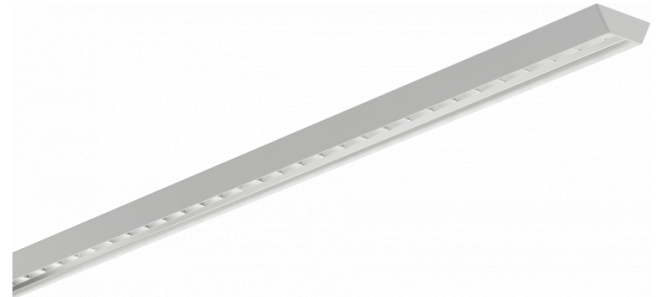

Biko Direct - VDT - LO 400mA - RAL
07.44020183-9999

Fixture details

Mounting	Ceiling recessed
Light emission	Direct
Fitting cover	VDT louvre
Protection rate	IP 20
Housing	Aluminium
Finish	RAL colour at your choice
Certificates	CE, ISO 9001

Electric details

Protection class	I
Supply	230V
Control gear box	Current driver

Lamp details

Lamptype	LED 3000K
Wattage	4,5W
Gross luminous flux	6240
Luminaire power	39,6W
Number	8
Lifetime LED module	L80/B10 > 72000h
Color tolerance	MacAdam 3
CRI	>80

Photometric details

UGR	<19
CIE Fluxcode	93 99 100 100 61

Dimensions

A	2244 mm
---	---------

Remarks

Recessed luminaire - Direct - LO 400mA - VDT louvre - RAL

ENERGY

Verrijgbaar op aanvraag.