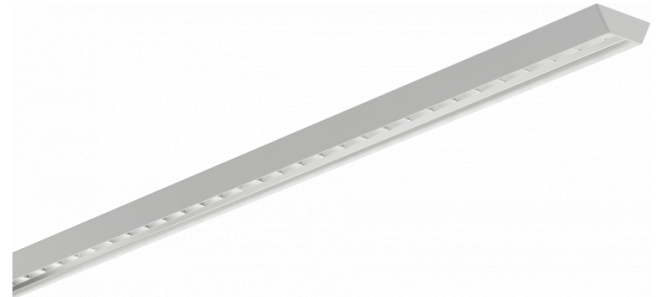

**Biko Direct - VDT - LO 400mA - RAL**  
07.44020163-9999

**Fixture details**

Mounting	Ceiling recessed
Light emission	Direct
Fitting cover	VDT louvre
Protection rate	IP 20
Housing	Aluminium
Finish	RAL colour at your choice
Certificates	CE, ISO 9001

**Electric details**

Protection class	I
Supply	230V
Control gear box	Current driver

**Lamp details**

Lamptype	LED 3000K
Wattage	4,5W
Gross luminous flux	4680
Luminaire power	29,7W
Number	6
Lifetime LED module	L80/B10 > 72000h
Color tolerance	MacAdam 3
CRI	>80

**Photometric details**

UGR	<19
CIE Fluxcode	93 99 100 100 61

**Dimensions**

A	1684 mm
---	---------

**Remarks**

Recessed luminaire - Direct - LO 400mA - VDT louvre - RAL

**ENERGY**

Verkrijgbaar op aanvraag.