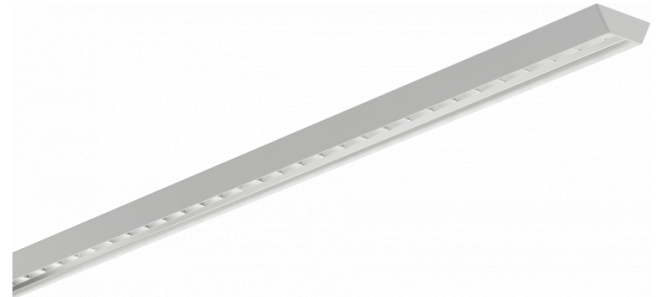

Biko Direct - VDT - LO 400mA - RAL
07.44020153-9999

Fixture details

Mounting	Ceiling recessed
Light emission	Direct
Fitting cover	VDT louvre
Protection rate	IP 20
Housing	Aluminium
Finish	RAL colour at your choice
Certificates	CE, ISO 9001

Electric details

Protection class	I
Supply	230V
Control gear box	Current driver

Lamp details

Lamptype	LED 3000K
Wattage	4,5W
Gross luminous flux	3900
Luminaire power	24,8W
Number	5
Lifetime LED module	L80/B10 > 72000h
Color tolerance	MacAdam 3
CRI	>80

Photometric details

UGR	<19
CIE Fluxcode	93 99 100 100 61

Dimensions

A	1404 mm
---	---------

Remarks

Recessed luminaire - Direct - LO 400mA - VDT louvre - RAL

ENERGY

Verrijgbaar op aanvraag.