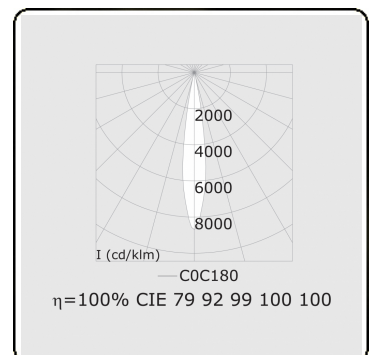

Punto - Clear - DALI - RAL 9005 / RAL 9005
05.34004114-9005

Fixture details

Mounting	3-circuit track
Light emission	Spotlight
Fitting cover	Glass
Protection rate	IP 20
Housing	Aluminium
Finish	RAL 9005 Jet black
Certificates	CE, ISO 9001

Electric details

Protection class	I
Supply	230V
Control gear box	Current driver DALI/TD

Lamp details

Lamptype	LED 4000K 10°
Wattage	31W
Luminaire power	31W
Luminaire luminous flux	2020
Number	1
Lifetime LED module	L80/B10 = 50000h
Color tolerance	MacAdam 3
CRI	>90