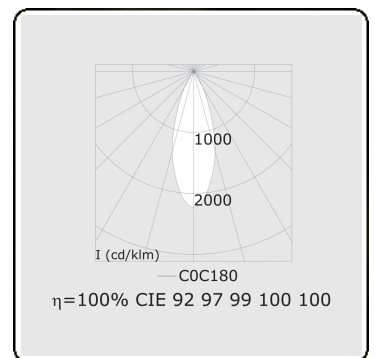

Punto - Clear - DALI - RAL 9005 / RAL 9005
05.34204012-9005

Fixture details

Mounting	3-circuit track
Light emission	Spotlight
Fitting cover	Glass
Protection rate	IP 20
Housing	Aluminium
Finish	RAL 9005 Jet black
Certificates	CE, ISO 9001

Electric details

Protection class	I
Supply	230V
Control gear box	Current driver DALI/TD

Lamp details

Lamptype	LED 2700K 30°
Wattage	20W
Luminaire power	20W
Luminaire luminous flux	1530
Number	1
Lifetime LED module	L80/B10 = 50000h
Color tolerance	MacAdam 3
CRI	>90