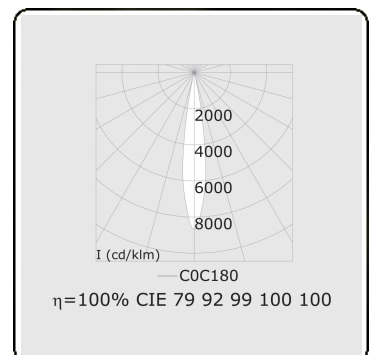

Punto - Clear - DALI - RAL 9005 / RAL 9005
05.34004012-9005

Fixture details

Mounting	3-circuit track
Light emission	Spotlight
Fitting cover	Glass
Protection rate	IP 20
Housing	Aluminium
Finish	RAL 9005 Jet black
Certificates	CE, ISO 9001

Electric details

Protection class	I
Supply	230V
Control gear box	Current driver DALI/TD

Lamp details

Lamptype	LED 2700K 10°
Wattage	20W
Luminaire power	20W
Luminaire luminous flux	1230
Number	1
Lifetime LED module	L80/B10 = 50000h
Color tolerance	MacAdam 3
CRI	>90