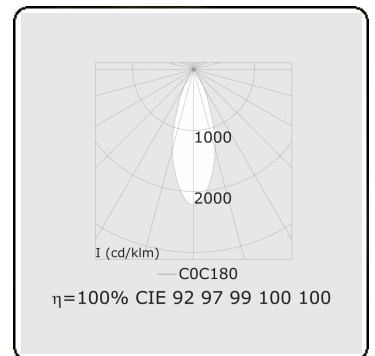

Punto - Clear - DALI - RAL 9003 / RAL 9003  
05.34204003-9003

**Fixture details**

Mounting	3-circuit track
Light emission	Spotlight
Fitting cover	Glass
Protection rate	IP 20
Housing	Aluminium
Finish	RAL 9003 Signal white
Certificates	CE, ISO 9001

**Electric details**

Protection class	I
Supply	230V
Control gear box	Current driver DALI/TD

**Lamp details**

Lamptype	LED 3000K 30°
Wattage	20W
Luminaire power	20W
Luminaire luminous flux	1680
Number	1
Lifetime LED module	L80/B10 = 50000h
Color tolerance	MacAdam 3
CRI	>90