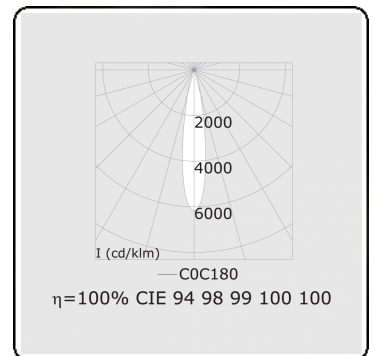

Punto - Clear - DALI - RAL 9003 / RAL 9003
05.34104003-9003

Fixture details

Mounting	3-circuit track
Light emission	Spotlight
Fitting cover	Glass
Protection rate	IP 20
Housing	Aluminium
Finish	RAL 9003 Signal white
Certificates	CE, ISO 9001

Electric details

Protection class	I
Supply	230V
Control gear box	Current driver DALI/TD

Lamp details

Lamptype	LED 3000K 20°
Wattage	20W
Luminaire power	20W
Luminaire luminous flux	1740
Number	1
Lifetime LED module	L80/B10 = 50000h
Color tolerance	MacAdam 3
CRI	>90