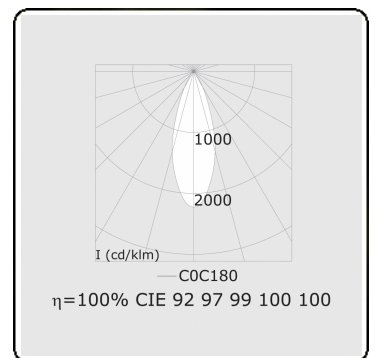

Punto - Clear - DALI - RAL 9003 / RAL 9003
05.34204002-9003

Fixture details

Mounting	3-circuit track
Light emission	Spotlight
Fitting cover	Glass
Protection rate	IP 20
Housing	Aluminium
Finish	RAL 9003 Signal white
Certificates	CE, ISO 9001

Electric details

Protection class	I
Supply	230V
Control gear box	Current driver DALI/TD

Lamp details

Lamptype	LED 2700K 30°
Wattage	20W
Luminaire power	20W
Luminaire luminous flux	1530
Number	1
Lifetime LED module	L80/B10 = 50000h
Color tolerance	MacAdam 3
CRI	>90