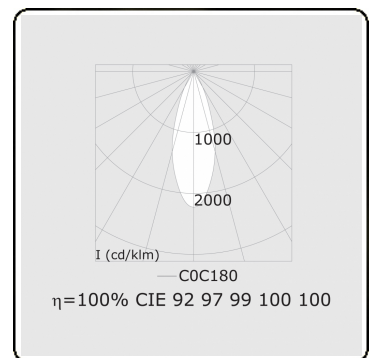

Punto - Clear - ND - RAL 9003 / RAL 9003  
05.34200104-9003

**Fixture details**

Mounting	3-circuit track
Light emission	Spotlight
Fitting cover	Glass
Protection rate	IP 20
Housing	Aluminium
Finish	RAL 9003 Signal white
Certificates	CE, ISO 9001

**Electric details**

Protection class	I
Supply	230V
Control gear box	Current driver

**Lamp details**

Lamptype	LED 4000K 30°
Wattage	31W
Luminaire power	31W
Luminaire luminous flux	2780
Number	1
Lifetime LED module	L80/B10 = 50000h
Color tolerance	MacAdam 3
CRI	>90