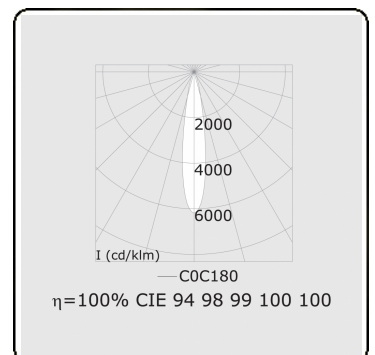

Punto - Clear - ND - RAL 9003 / RAL 9003
05.34100103-9003

Fixture details

Mounting	3-circuit track
Light emission	Spotlight
Fitting cover	Glass
Protection rate	IP 20
Housing	Aluminium
Finish	RAL 9003 Signal white
Certificates	CE, ISO 9001

Electric details

Protection class	I
Supply	230V
Control gear box	Current driver

Lamp details

Lamptype	LED 3000K 20°
Wattage	31W
Luminaire power	31W
Luminaire luminous flux	2640
Number	1
Lifetime LED module	L80/B10 = 50000h
Color tolerance	MacAdam 3
CRI	>90