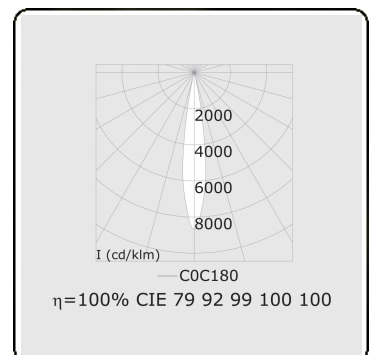

Punto - Clear - ND - RAL 9003 / RAL 9003
05.34000103-9003

Fixture details

Mounting	3-circuit track
Light emission	Spotlight
Fitting cover	Glass
Protection rate	IP 20
Housing	Aluminium
Finish	RAL 9003 Signal white
Certificates	CE, ISO 9001

Electric details

Protection class	I
Supply	230V
Control gear box	Current driver

Lamp details

Lamptype	LED 3000K 10°
Wattage	31W
Luminaire power	31W
Luminaire luminous flux	1860
Number	1
Lifetime LED module	L80/B10 = 50000h
Color tolerance	MacAdam 3
CRI	>90