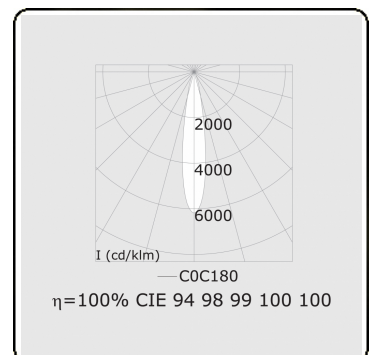

Punto - Clear - ND - RAL 9003 / RAL 9003  
05.34100102-9003

**Fixture details**

Mounting	3-circuit track
Light emission	Spotlight
Fitting cover	Glass
Protection rate	IP 20
Housing	Aluminium
Finish	RAL 9003 Signal white
Certificates	CE, ISO 9001

**Electric details**

Protection class	I
Supply	230V
Control gear box	Current driver

**Lamp details**

Lamptype	LED 2700K 20°
Wattage	31W
Luminaire power	31W
Luminaire luminous flux	2360
Number	1
Lifetime LED module	L80/B10 = 50000h
Color tolerance	MacAdam 3
CRI	>90