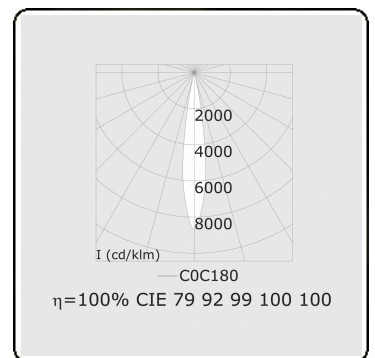

Punto - Clear - ND - RAL 9003 / RAL 9003  
05.34000102-9003

**Fixture details**

Mounting	3-circuit track
Light emission	Spotlight
Fitting cover	Glass
Protection rate	IP 20
Housing	Aluminium
Finish	RAL 9003 Signal white
Certificates	CE, ISO 9001

**Electric details**

Protection class	I
Supply	230V
Control gear box	Current driver

**Lamp details**

Lamptype	LED 2700K 10°
Wattage	31W
Luminaire power	31W
Luminaire luminous flux	1660
Number	1
Lifetime LED module	L80/B10 = 50000h
Color tolerance	MacAdam 3
CRI	>90