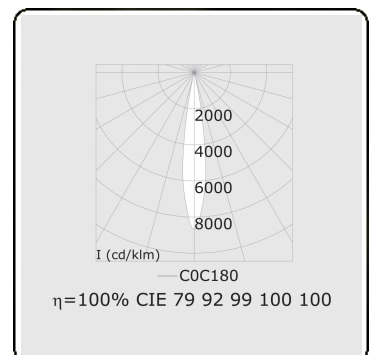

Punto - Clear - ND - RAL 9003 / RAL 9003
05.34000004-9003

Fixture details

Mounting	3-circuit track
Light emission	Spotlight
Fitting cover	Glass
Protection rate	IP 20
Housing	Aluminium
Finish	RAL 9003 Signal white
Certificates	CE, ISO 9001

Electric details

Protection class	I
Supply	230V
Control gear box	Current driver

Lamp details

Lamptype	LED 4000K 10°
Wattage	20W
Luminaire power	20W
Luminaire luminous flux	1440
Number	1
Lifetime LED module	L80/B10 = 50000h
Color tolerance	MacAdam 3
CRI	>90