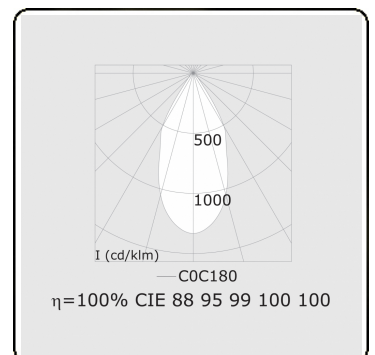

Punto - Clear - ND - RAL 9003 / RAL 9003  
05.34300003-9003

**Fixture details**

Mounting	3-circuit track
Light emission	Spotlight
Fitting cover	Glass
Protection rate	IP 20
Housing	Aluminium
Finish	RAL 9003 Signal white
Certificates	CE, ISO 9001

**Electric details**

Protection class	I
Supply	230V
Control gear box	Current driver

**Lamp details**

Lamptype	LED 3000K 50°
Wattage	20W
Luminaire power	20W
Luminaire luminous flux	1580
Number	1
Lifetime LED module	L80/B10 = 50000h
Color tolerance	MacAdam 3
CRI	>90