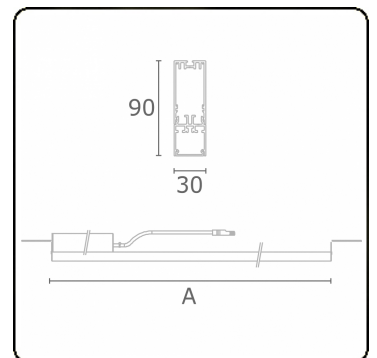

Photometric details

| | |
|--------------|-----------------|
| UGR | 25,7/26,0 |
| CIE Fluxcode | 50 80 96 100 67 |

Dimensions

| | |
|---|---------|
| A | 2524 mm |
|---|---------|

Remarks

satin LED diffuser 150mA emergency module autonomy 1 hour