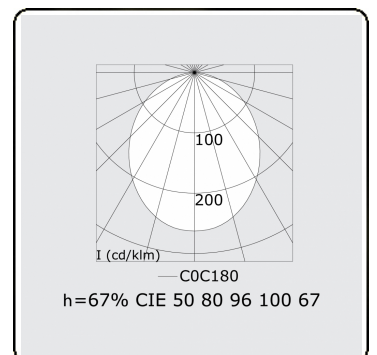

| | |
|---------------------|------------------|
| Lamptype | LED 4000K |
| Wattage | 3,2W |
| Gross luminous flux | 6030 |
| Luminaire power | 31,7W |
| Number | 9 |
| Lifetime LED module | L80/B10 > 72000h |
| Color tolerance | MacAdam 3 |
| CRI | >80 |

Photometric details

| | |
|--------------|-----------------|
| UGR | 25,7/26,0 |
| CIE Fluxcode | 50 80 96 100 67 |

Dimensions

| | |
|---|---------|
| A | 2524 mm |
|---|---------|

Remarks

satin LED diffuser 150mA emergency module autonomy 1 hour