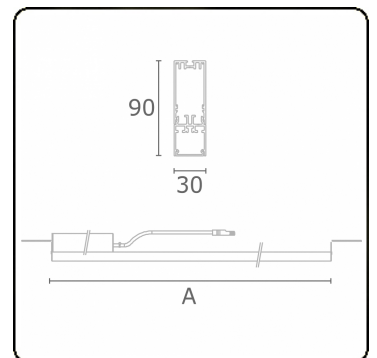

Photometric details

UGR	25,7/26,0
CIE Fluxcode	50 80 96 100 67

Dimensions

A	1124 mm
---	---------

Remarks

satin LED diffuser 150mA emergency module autonomy 1 hour

ENERGY

Verrijgbaar op aanvraag.