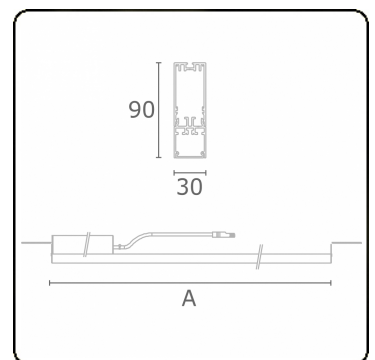

Photometric details

UGR	25,7/26,0
CIE Fluxcode	50 80 96 100 67

Dimensions

A	844 mm
---	--------

Remarks

satin LED diffusor 150mA emergency module autonomy 1 hour

ENERGY

Verrijgbaar op aanvraag.