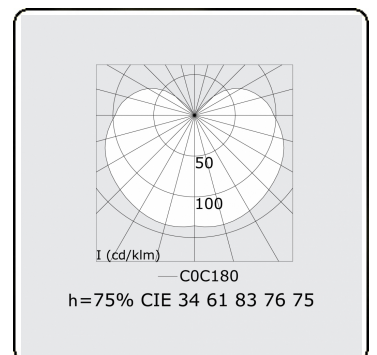

Electric details

Protection class	I
Supply	230V
Control gear box	Current driver DALI/TD

Lamp details

Lamptype	LED 4000K
Wattage	7,2W
Gross luminous flux	5360
Luminaire power	31,7W
Number	4
Lifetime LED module	L80/B10 > 72000h
Color tolerance	MacAdam 3
CRI	>80

Photometric details

UGR	>19
CIE Fluxcode	34 61 83 76 75

Dimensions

A	1134 mm
---	---------

Remarks

Ceiling luminaire - HO 325mA - satin - ANO

ENERGY

Verrijgbaar op aanvraag.