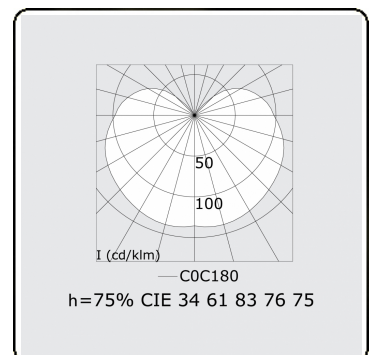

**Electric details**

Protection class	I
Supply	230V
Control gear box	Current driver

**Lamp details**

Lamptype	LED 3000K
Wattage	7,2W
Gross luminous flux	12800
Luminaire power	79,2W
Number	10
Lifetime LED module	L80/B10 > 72000h
Color tolerance	MacAdam 3
CRI	>80

**Photometric details**

UGR	>19
CIE Fluxcode	34 61 83 76 75

**Dimensions**

A	2814 mm
---	---------

**Remarks**

Ceiling luminaire - HO 325mA - satin - ANO

**ENERGY**

Verrijgbaar op aanvraag.