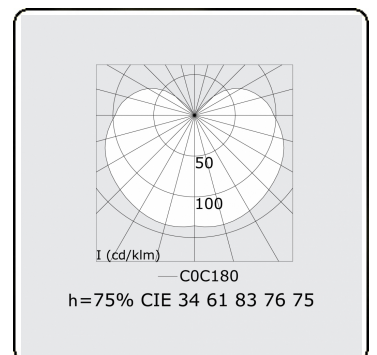

Electric details

Protection class	I
Supply	230V
Control gear box	Current driver DALI/TD

Lamp details

Lamptype	LED 3000K
Wattage	3,2W
Gross luminous flux	1920
Luminaire power	10,6W
Number	3
Lifetime LED module	L80/B10 > 72000h
Color tolerance	MacAdam 3
CRI	>80

Photometric details

UGR	>19
CIE Fluxcode	34 61 83 76 75

Dimensions

A	854 mm
---	--------

Remarks

Wall luminaire - HO 150mA - satin - ANO

ENERGY

Verrijgbaar op aanvraag.