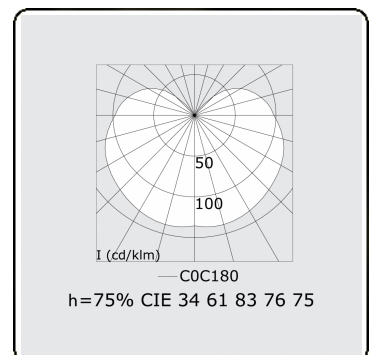

Electric details

Protection class	I
Supply	230V
Control gear box	Current driver DALI/TD

Lamp details

Lamptype	LED 4000K
Wattage	3,2W
Gross luminous flux	3350
Luminaire power	17,6W
Number	5
Lifetime LED module	L80/B10 > 72000h
Color tolerance	MacAdam 3
CRI	>80

Photometric details

UGR	>19
CIE Fluxcode	34 61 83 76 75

Dimensions

A	1414 mm
---	---------

Remarks

Wall luminaire - HO 150mA - satin - ANO

ENERGY

Verrijgbaar op aanvraag.