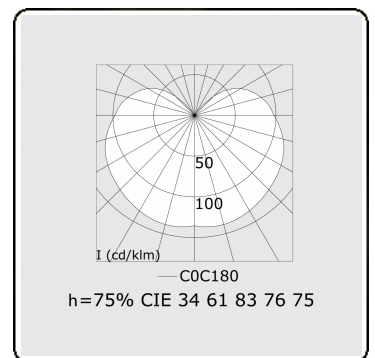

Electric details

Protection class	I
Supply	230V
Control gear box	Current driver

Lamp details

Lamptype	LED 4000K
Wattage	3,2W
Gross luminous flux	2680
Luminaire power	14,1W
Number	4
Lifetime LED module	L80/B10 > 72000h
Color tolerance	MacAdam 3
CRI	>80

Photometric details

UGR	>19
CIE Fluxcode	34 61 83 76 75

Dimensions

A	1134 mm
---	---------

Remarks

Wall luminaire - HO 150mA - satin - ANO

ENERGY

Verrijgbaar op aanvraag.