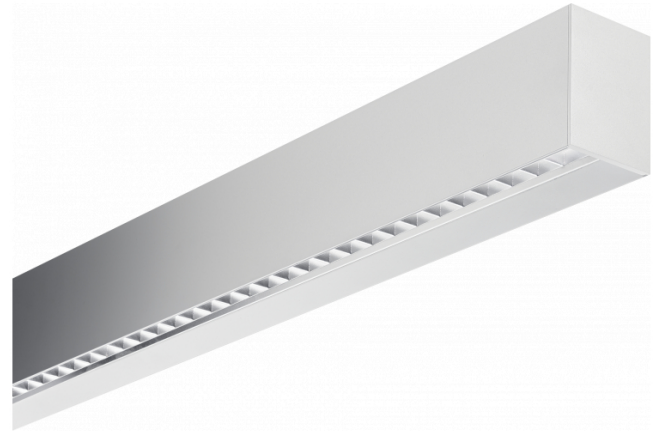

Hideline 65x90 Direct - VDT - LO 400mA - RAL
05.70224164-9999

Fixture details

Mounting	Ceiling
Light emission	Direct
Fitting cover	VDT louvre
Protection rate	IP 20
Housing	Aluminium
Finish	RAL colour at your choice
Certificates	CE, ISO 9001

Electric details

Protection class	I
Supply	230V
Control gear box	Current driver DALI/TD

Lamp details

Lamptype	LED 4000K
Wattage	4,5W
Gross luminous flux	4920
Luminaire power	29,7W
Number	6
Lifetime LED module	L80/B10 > 72000h
Color tolerance	MacAdam 3
CRI	>80

Photometric details

UGR	<19
CIE Fluxcode	90 99 100 100 68

Dimensions

A	1690 mm
---	---------

Remarks

Ceiling luminaire - Direct - LO 400mA - VDT louvre - RAL

ENERGY

Verkrijgbaar op aanvraag.