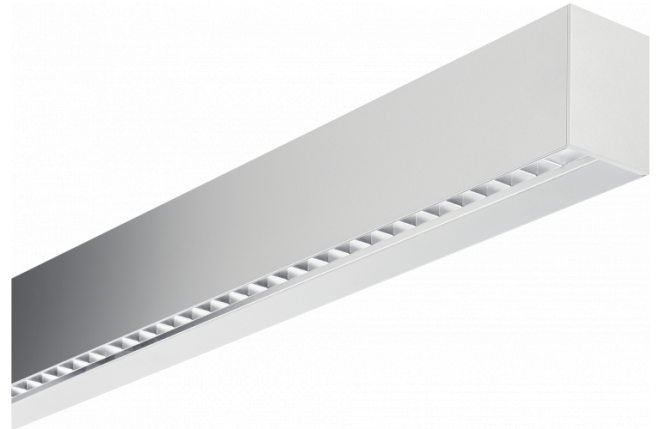

Hideline 65x90 Direct - VDT - LO 400mA - RAL
05.70224154-9999

Fixture details

Mounting	Ceiling
Light emission	Direct
Fitting cover	VDT louvre
Protection rate	IP 20
Housing	Aluminium
Finish	RAL colour at your choice
Certificates	CE, ISO 9001

Electric details

Protection class	I
Supply	230V
Control gear box	Current driver DALI/TD

Lamp details

Lamptype	LED 4000K
Wattage	4,5W
Gross luminous flux	4100
Luminaire power	24,8W
Number	5
Lifetime LED module	L80/B10 > 72000h
Color tolerance	MacAdam 3
CRI	>80

Photometric details

UGR	<19
CIE Fluxcode	90 99 100 100 68

Dimensions

A	1410 mm
---	---------

Remarks

Ceiling luminaire - Direct - LO 400mA - VDT louvre - RAL

ENERGY

Verkrijgbaar op aanvraag.