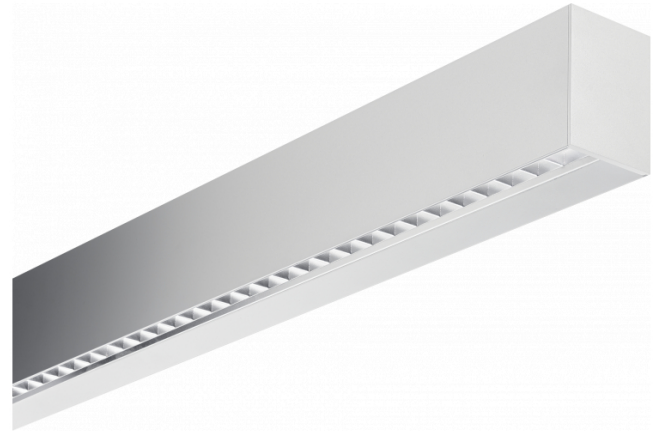

Hideline 65x90 Direct - VDT - LO 400mA - RAL  
05.70220194-9999

**Fixture details**

Mounting	Ceiling
Light emission	Direct
Fitting cover	VDT louvre
Protection rate	IP 20
Housing	Aluminium
Finish	RAL colour at your choice
Certificates	CE, ISO 9001

**Electric details**

Protection class	I
Supply	230V
Control gear box	Current driver

**Lamp details**

Lamptype	LED 4000K
Wattage	4,5W
Gross luminous flux	7380
Luminaire power	44,6W
Number	9
Lifetime LED module	L80/B10 > 72000h
Color tolerance	MacAdam 3
CRI	>80

**Photometric details**

UGR	<19
CIE Fluxcode	90 99 100 100 68

**Dimensions**

A	2530 mm
---	---------

**Remarks**

Ceiling luminaire - Direct - LO 400mA - VDT louvre - RAL

**ENERGY**

A  
 Verkrijgbaar op aanvraag.  
B  
 Disponible sur demande.  
C  
D  
 Available on request.  
E  
F  
 Auf Anfrage.  
G