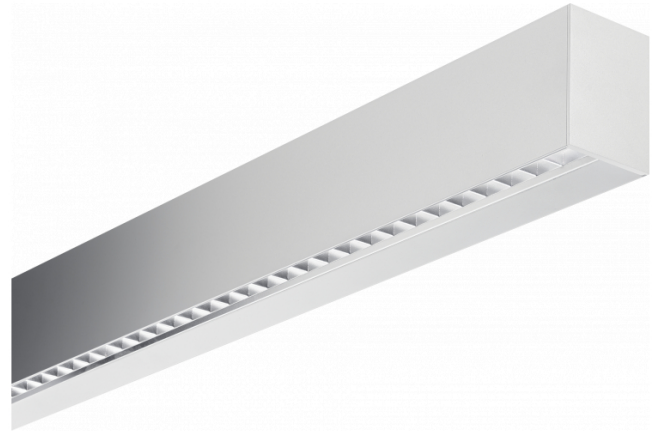

Hideline 65x90 Direct - VDT - LO 400mA - RAL
05.70220184-9999

Fixture details

Mounting	Ceiling
Light emission	Direct
Fitting cover	VDT louvre
Protection rate	IP 20
Housing	Aluminium
Finish	RAL colour at your choice
Certificates	CE, ISO 9001

Electric details

Protection class	I
Supply	230V
Control gear box	Current driver

Lamp details

Lamptype	LED 4000K
Wattage	4,5W
Gross luminous flux	6560
Luminaire power	39,6W
Number	8
Lifetime LED module	L80/B10 > 72000h
Color tolerance	MacAdam 3
CRI	>80

Photometric details

UGR	<19
CIE Fluxcode	90 99 100 100 68

Dimensions

A	2250 mm
---	---------

Remarks

Ceiling luminaire - Direct - LO 400mA - VDT louvre - RAL

ENERGY

Verrijgbaar op aanvraag.