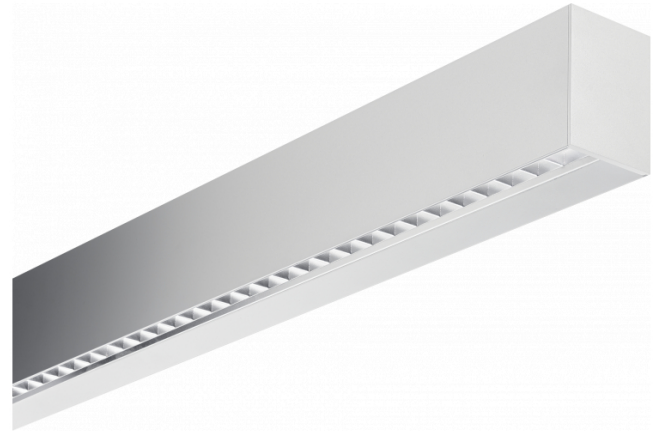

Hideline 65x90 Direct - VDT - LO 400mA - RAL
05.70220174-9999

Fixture details

Mounting	Ceiling
Light emission	Direct
Fitting cover	VDT louvre
Protection rate	IP 20
Housing	Aluminium
Finish	RAL colour at your choice
Certificates	CE, ISO 9001

Electric details

Protection class	I
Supply	230V
Control gear box	Current driver

Lamp details

Lamptype	LED 4000K
Wattage	4,5W
Gross luminous flux	5740
Luminaire power	34,7W
Number	7
Lifetime LED module	L80/B10 > 72000h
Color tolerance	MacAdam 3
CRI	>80

Photometric details

UGR	<19
CIE Fluxcode	90 99 100 100 68

Dimensions

A	1970 mm
---	---------

Remarks

Ceiling luminaire - Direct - LO 400mA - VDT louvre - RAL

ENERGY

Verrijgbaar op aanvraag.