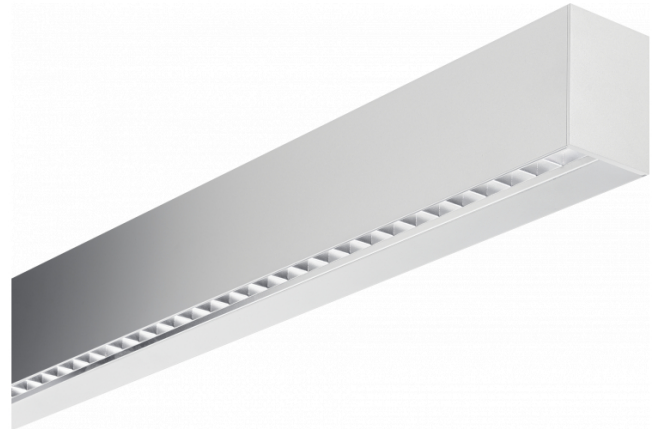

Hideline 65x90 Direct - VDT - LO 400mA - RAL  
05.70220144-9999

**Fixture details**

Mounting	Ceiling
Light emission	Direct
Fitting cover	VDT louvre
Protection rate	IP 20
Housing	Aluminium
Finish	RAL colour at your choice
Certificates	CE, ISO 9001

**Electric details**

Protection class	I
Supply	230V
Control gear box	Current driver

**Lamp details**

Lamptype	LED 4000K
Wattage	4,5W
Gross luminous flux	3280
Luminaire power	19,8W
Number	4
Lifetime LED module	L80/B10 > 72000h
Color tolerance	MacAdam 3
CRI	>80

**Photometric details**

UGR	<19
CIE Fluxcode	90 99 100 100 68

**Dimensions**

A	1130 mm
---	---------

**Remarks**

Ceiling luminaire - Direct - LO 400mA - VDT louvre - RAL

**ENERGY**

Verkrijgbaar op aanvraag.