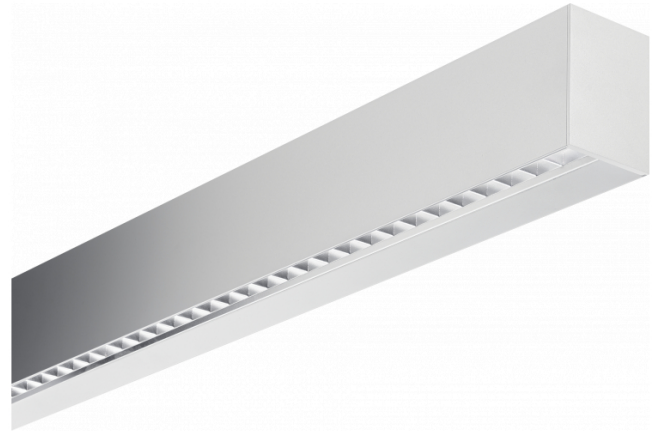

Hideline 65x90 Direct - VDT - LO 400mA - RAL
05.70224103-9999

Fixture details

Mounting	Ceiling
Light emission	Direct
Fitting cover	VDT louvre
Protection rate	IP 20
Housing	Aluminium
Finish	RAL colour at your choice
Certificates	CE, ISO 9001

Electric details

Protection class	I
Supply	230V
Control gear box	Current driver DALI/TD

Lamp details

Lamptype	LED 3000K
Wattage	4,5W
Gross luminous flux	7800
Luminaire power	49,5W
Number	10
Lifetime LED module	L80/B10 > 72000h
Color tolerance	MacAdam 3
CRI	>80

Photometric details

UGR	<19
CIE Fluxcode	90 99 100 100 68

Dimensions

A	2810 mm
---	---------

Remarks

Ceiling luminaire - Direct - LO 400mA - VDT louvre - RAL

ENERGY

Verrijgbaar op aanvraag.