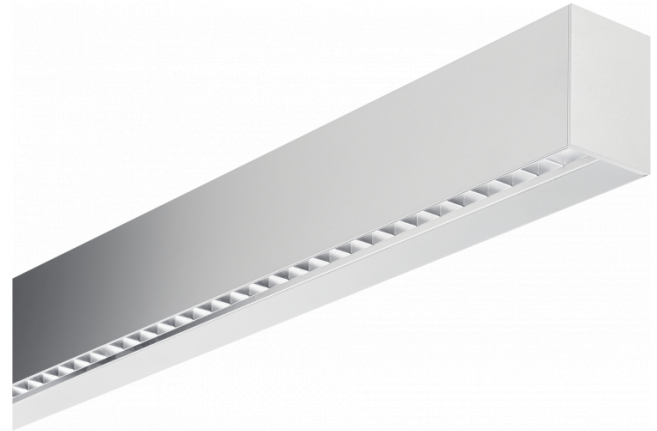

Hideline 65x90 Direct - VDT - LO 400mA - RAL  
05.70224183-9999

**Fixture details**

Mounting	Ceiling
Light emission	Direct
Fitting cover	VDT louvre
Protection rate	IP 20
Housing	Aluminium
Finish	RAL colour at your choice
Certificates	CE, ISO 9001

**Electric details**

Protection class	I
Supply	230V
Control gear box	Current driver DALI/TD

**Lamp details**

Lamptype	LED 3000K
Wattage	4,5W
Gross luminous flux	6240
Luminaire power	39,6W
Number	8
Lifetime LED module	L80/B10 > 72000h
Color tolerance	MacAdam 3
CRI	>80

**Photometric details**

UGR	<19
CIE Fluxcode	90 99 100 100 68

**Dimensions**

A	2250 mm
---	---------

**Remarks**

Ceiling luminaire - Direct - LO 400mA - VDT louvre - RAL

**ENERGY**

Verkrijgbaar op aanvraag.