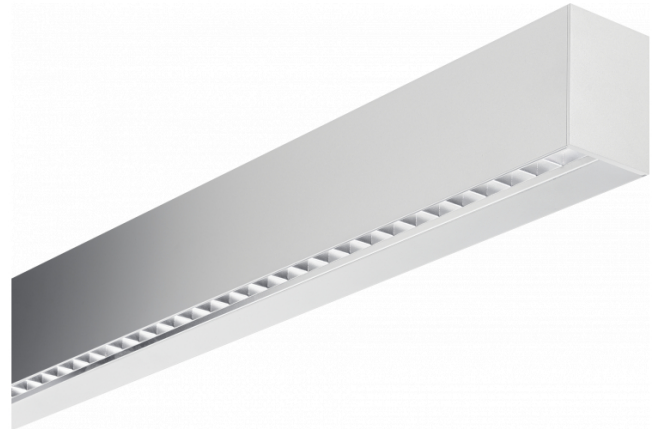

Hideline 65x90 Direct - VDT - LO 400mA - RAL
05.70224173-9999

Fixture details

Mounting	Ceiling
Light emission	Direct
Fitting cover	VDT louvre
Protection rate	IP 20
Housing	Aluminium
Finish	RAL colour at your choice
Certificates	CE, ISO 9001

Electric details

Protection class	I
Supply	230V
Control gear box	Current driver DALI/TD

Lamp details

Lamptype	LED 3000K
Wattage	4,5W
Gross luminous flux	5460
Luminaire power	34,7W
Number	7
Lifetime LED module	L80/B10 > 72000h
Color tolerance	MacAdam 3
CRI	>80

Photometric details

UGR	<19
CIE Fluxcode	90 99 100 100 68

Dimensions

A	1970 mm
---	---------

Remarks

Ceiling luminaire - Direct - LO 400mA - VDT louvre - RAL

ENERGY

Verrijgbaar op aanvraag.