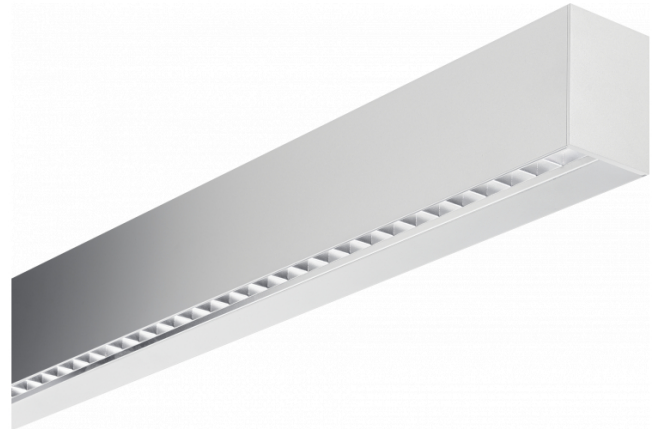

Hideline 65x90 Direct - VDT - LO 400mA - RAL
05.70224163-9999

Fixture details

Mounting	Ceiling
Light emission	Direct
Fitting cover	VDT louvre
Protection rate	IP 20
Housing	Aluminium
Finish	RAL colour at your choice
Certificates	CE, ISO 9001

Electric details

Protection class	I
Supply	230V
Control gear box	Current driver DALI/TD

Lamp details

Lamptype	LED 3000K
Wattage	4,5W
Gross luminous flux	4680
Luminaire power	29,7W
Number	6
Lifetime LED module	L80/B10 > 72000h
Color tolerance	MacAdam 3
CRI	>80

Photometric details

UGR	<19
CIE Fluxcode	90 99 100 100 68

Dimensions

A	1690 mm
---	---------

Remarks

Ceiling luminaire - Direct - LO 400mA - VDT louvre - RAL

ENERGY

Verrijgbaar op aanvraag.