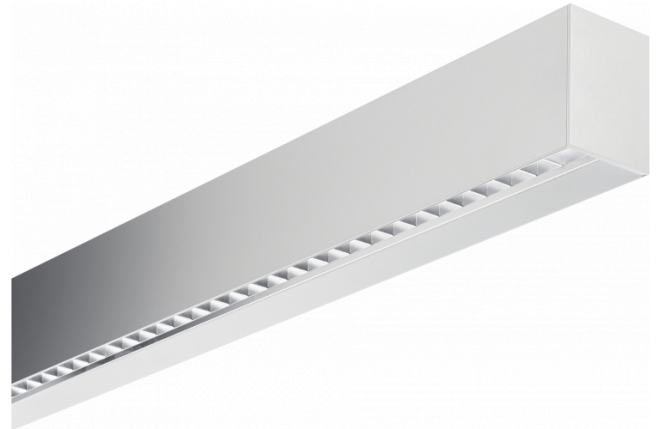

Hideline 65x90 Direct - VDT - LO 400mA - RAL
05.70224153-9999

Fixture details

Mounting	Ceiling
Light emission	Direct
Fitting cover	VDT louvre
Protection rate	IP 20
Housing	Aluminium
Finish	RAL colour at your choice
Certificates	CE, ISO 9001

Electric details

Protection class	I
Supply	230V
Control gear box	Current driver DALI/TD

Lamp details

Lamptype	LED 3000K
Wattage	4,5W
Gross luminous flux	3900
Luminaire power	24,8W
Number	5
Lifetime LED module	L80/B10 > 72000h
Color tolerance	MacAdam 3
CRI	>80

Photometric details

UGR	<19
CIE Fluxcode	90 99 100 100 68

Dimensions

A	1410 mm
---	---------

Remarks

Ceiling luminaire - Direct - LO 400mA - VDT louvre - RAL

ENERGY

Verkrijgbaar op aanvraag.