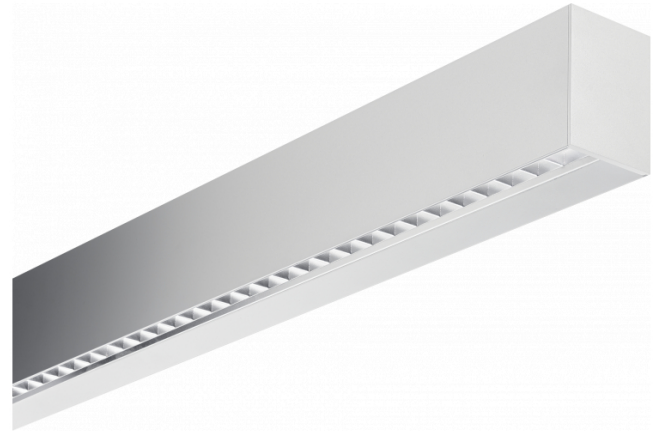

Hideline 65x90 Direct - VDT - LO 400mA - RAL
05.70224143-9999

Fixture details

Mounting	Ceiling
Light emission	Direct
Fitting cover	VDT louvre
Protection rate	IP 20
Housing	Aluminium
Finish	RAL colour at your choice
Certificates	CE, ISO 9001

Electric details

Protection class	I
Supply	230V
Control gear box	Current driver DALI/TD

Lamp details

Lamptype	LED 3000K
Wattage	4,5W
Gross luminous flux	3120
Luminaire power	19,8W
Number	4
Lifetime LED module	L80/B10 > 72000h
Color tolerance	MacAdam 3
CRI	>80

Photometric details

UGR	<19
CIE Fluxcode	90 99 100 100 68

Dimensions

A	1130 mm
---	---------

Remarks

Ceiling luminaire - Direct - LO 400mA - VDT louvre - RAL

ENERGY

Verrijgbaar op aanvraag.