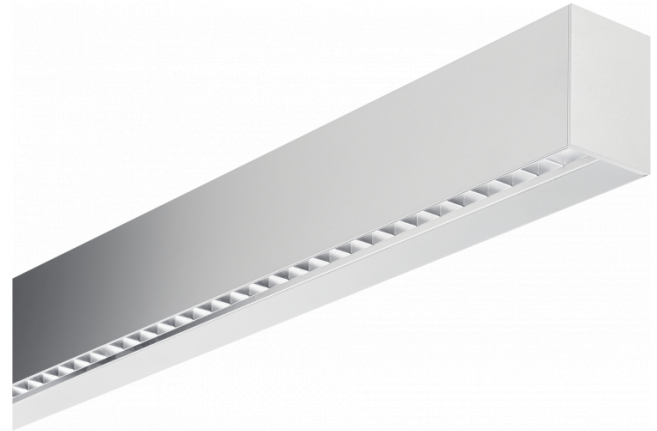

Hideline 65x90 Direct - VDT - LO 400mA - RAL
05.70220173-9999

Fixture details

Mounting	Ceiling
Light emission	Direct
Fitting cover	VDT louvre
Protection rate	IP 20
Housing	Aluminium
Finish	RAL colour at your choice
Certificates	CE, ISO 9001

Electric details

Protection class	I
Supply	230V
Control gear box	Current driver

Lamp details

Lamptype	LED 3000K
Wattage	4,5W
Gross luminous flux	5460
Luminaire power	34,7W
Number	7
Lifetime LED module	L80/B10 > 72000h
Color tolerance	MacAdam 3
CRI	>80

Photometric details

UGR	<19
CIE Fluxcode	90 99 100 100 68

Dimensions

A	1970 mm
---	---------

Remarks

Ceiling luminaire - Direct - LO 400mA - VDT louvre - RAL

ENERGY

Verrijgbaar op aanvraag.