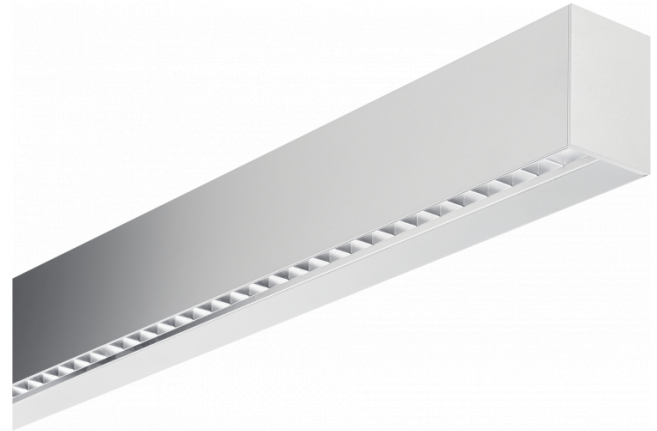

Hideline 65x90 Direct - VDT - LO 400mA - RAL  
05.70220153-9999

**Fixture details**

Mounting	Ceiling
Light emission	Direct
Fitting cover	VDT louvre
Protection rate	IP 20
Housing	Aluminium
Finish	RAL colour at your choice
Certificates	CE, ISO 9001

**Electric details**

Protection class	I
Supply	230V
Control gear box	Current driver

**Lamp details**

Lamptype	LED 3000K
Wattage	4,5W
Gross luminous flux	3900
Luminaire power	24,8W
Number	5
Lifetime LED module	L80/B10 > 72000h
Color tolerance	MacAdam 3
CRI	>80

**Photometric details**

UGR	<19
CIE Fluxcode	90 99 100 100 68

**Dimensions**

A	1410 mm
---	---------

**Remarks**

Ceiling luminaire - Direct - LO 400mA - VDT louvre - RAL

**ENERGY**

Verrijgbaar op aanvraag.