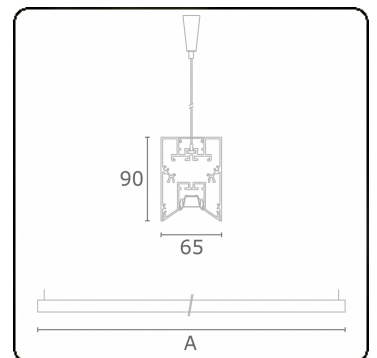

Photometric details

UGR	<19
CIE Fluxcode	90 99 100 100 68
CIE Fluxcode Indirect	00 00 00 00 67

Dimensions

A	1970 mm
---	---------

Remarks

Suspended luminaire - Direct/Indirect - LO 400mA - VDT louvre - RAL