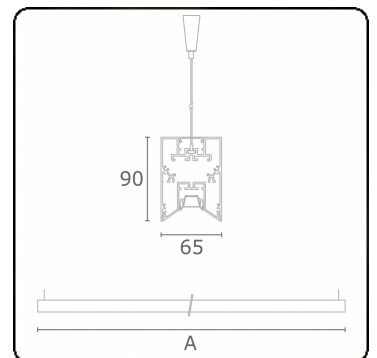

Photometric details

UGR	<19
CIE Fluxcode	90 99 100 100 68
CIE Fluxcode Indirect	00 00 00 00 67

Dimensions

A	1690 mm
---	---------

Remarks

Suspended luminaire - Direct/Indirect - LO 400mA - VDT louvre - RAL