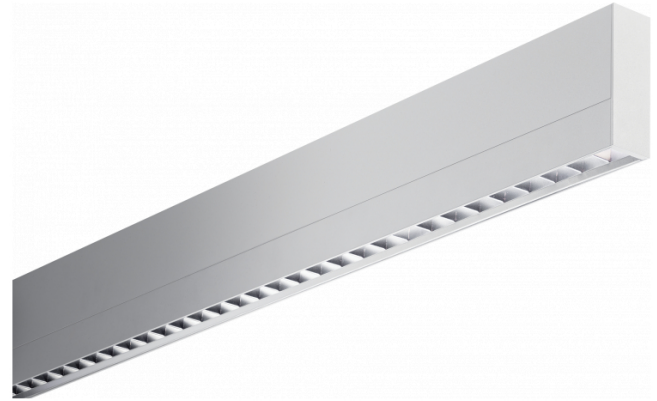

Rekta 30x90 Direct - VDT - LO 400mA - RAL
05.13424104-9999

Fixture details

Mounting	Ceiling
Light emission	Direct
Fitting cover	VDT louvre
Protection rate	IP 20
Housing	Aluminium
Finish	RAL colour at your choice
Certificates	CE, ISO 9001

Electric details

Protection class	I
Supply	230V
Control gear box	Current driver DALI/TD

Lamp details

Lamptype	LED 4000K
Wattage	4,5W
Gross luminous flux	8200
Luminaire power	49,5W
Number	10
Lifetime LED module	L80/B10 > 72000h
Color tolerance	MacAdam 3
CRI	>80

Photometric details

UGR	<19
CIE Fluxcode	90 99 100 100 68

Dimensions

A	2810 mm
---	---------

Remarks

Ceiling luminaire - Direct - LO 400mA - VDT louvre - RAL

ENERGY

Verkrijgbaar op aanvraag.