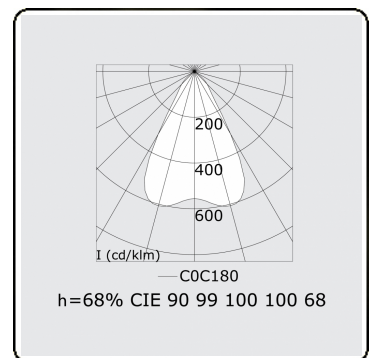

Remarks

Ceiling luminaire - Direct - LO 400mA - VDT louvre - RAL

ENERGY

Verrijgbaar op aanvraag.

Disponible sur demande.

Available on request.

Auf Anfrage.

WXYZ
kWh/1000h

MULTILINE®

2019/2015