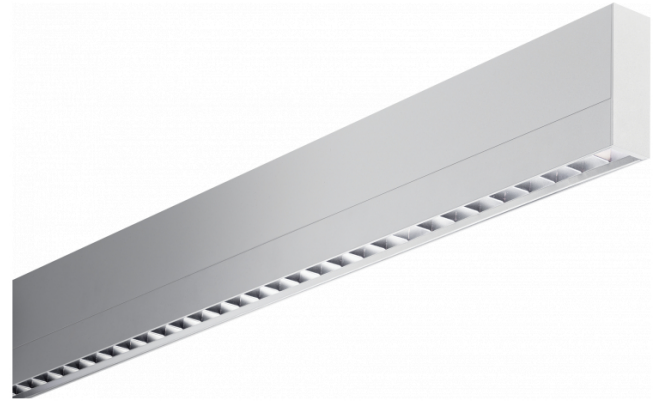

Rekta 30x90 Direct - VDT - LO 400mA - RAL
05.13420154-9999

Fixture details

Mounting	Ceiling
Light emission	Direct
Fitting cover	VDT louvre
Protection rate	IP 20
Housing	Aluminium
Finish	RAL colour at your choice
Certificates	CE, ISO 9001

Electric details

Protection class	I
Supply	230V
Control gear box	Current driver

Lamp details

Lamptype	LED 4000K
Wattage	4,5W
Gross luminous flux	4100
Luminaire power	24,8W
Number	5
Lifetime LED module	L80/B10 > 72000h
Color tolerance	MacAdam 3
CRI	>80

Photometric details

UGR	<19
CIE Fluxcode	90 99 100 100 68

Dimensions

A	1410 mm
---	---------

Remarks

Ceiling luminaire - Direct - LO 400mA - VDT louvre - RAL

ENERGY

Verrijgbaar op aanvraag.