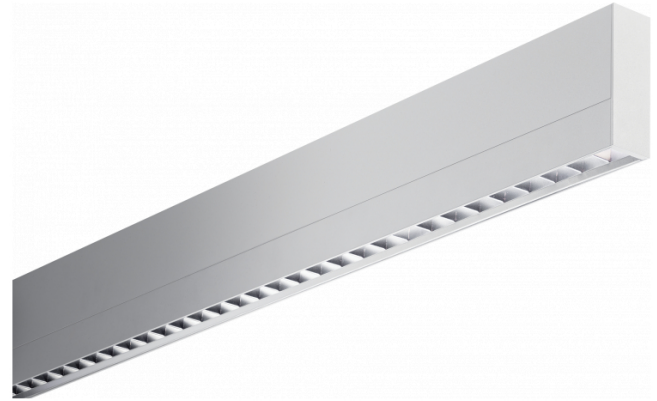

Rekta 30x90 Direct - VDT - LO 400mA - RAL
05.13420193-9999

Fixture details

Mounting	Ceiling
Light emission	Direct
Fitting cover	VDT louvre
Protection rate	IP 20
Housing	Aluminium
Finish	RAL colour at your choice
Certificates	CE, ISO 9001

Electric details

Protection class	I
Supply	230V
Control gear box	Current driver

Lamp details

Lamptype	LED 3000K
Wattage	4,5W
Gross luminous flux	7020
Luminaire power	44,6W
Number	9
Lifetime LED module	L80/B10 > 72000h
Color tolerance	MacAdam 3
CRI	>80

Photometric details

UGR	<19
CIE Fluxcode	90 99 100 100 68

Dimensions

A	2530 mm
---	---------

Remarks

Ceiling luminaire - Direct - LO 400mA - VDT louvre - RAL

ENERGY

Verrijgbaar op aanvraag.