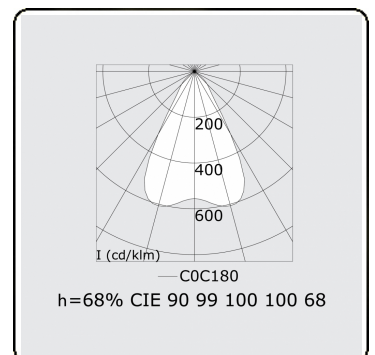

Electric details

Protection class	I
Supply	230V
Control gear box	Current driver

Lamp details

Lamptype	LED 4000K
Wattage	4,5W
Gross luminous flux	4920
Luminaire power	29,7W
Number	6
Lifetime LED module	L80/B10 > 72000h
Color tolerance	MacAdam 3
CRI	>80

Photometric details

UGR	<19
CIE Fluxcode	90 99 100 100 68

Dimensions

A	1695 mm
---	---------

Remarks

Recessed luminaire (trimless) - Direct - LO 400mA - VDT louvre - RAL

ENERGY

Verrijgbaar op aanvraag.